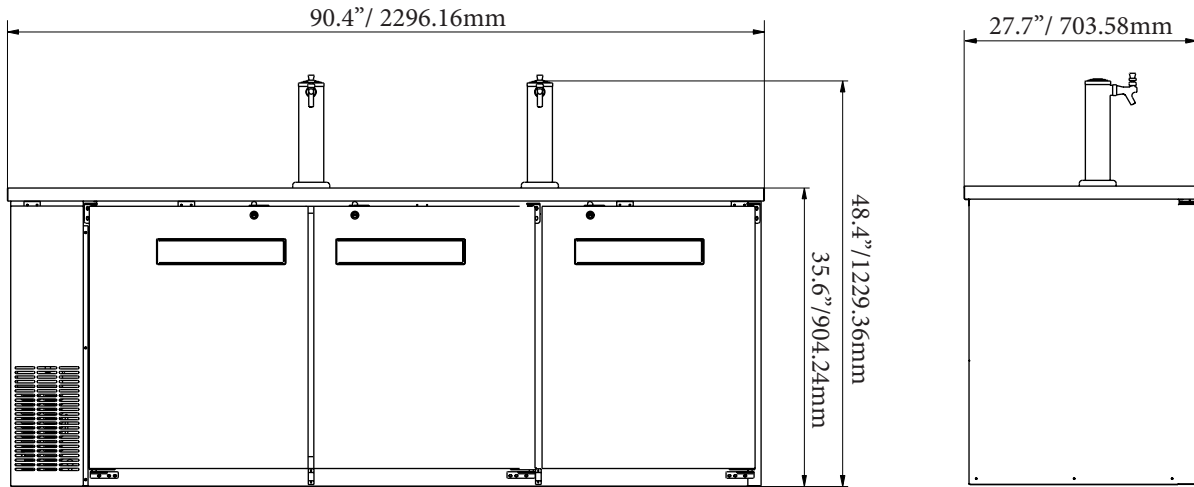

## TECHNICAL DRAWING WITH DIMENSIONS & KEG CONFIGURATIONS

### 90-inch Beer Bottle Dispenser

Item 50069 | Model BD-CN-0032-HC | 32 cu. ft. capacity |

Technical Drawing With Dimensions

Suggested Keg Configuration

Keg Types:

**1/6 Barrel** : 5.16 Gallons  
41 Pints

**1/4 Slim** : 7.5 Gallons  
62 Pints

**Half Barrel** : 15.5 Gallons  
124 Pints