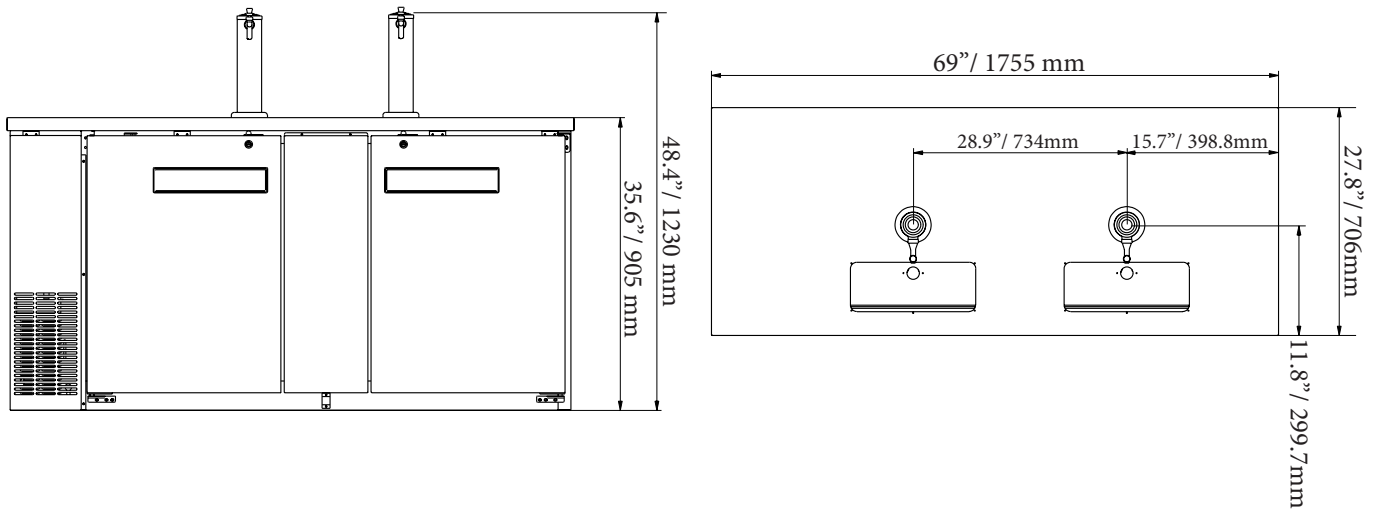

## TECHNICAL DRAWING WITH DIMENSIONS & KEG CONFIGURATIONS

### 69-inch Beer Bottle Dispenser

Item 50068 | Model BD-CN-0023-HC | 23.3 cu. ft. capacity |

Technical Drawing With Dimensions

Suggested Keg Configuration

Keg Types:

**1/6 Barrel** : 5.16 Gallons / 41 Pints

**1/4 Slim** : 7.5 Gallons / 62 Pints

**Half Barrel** : 15.5 Gallons / 124 Pints