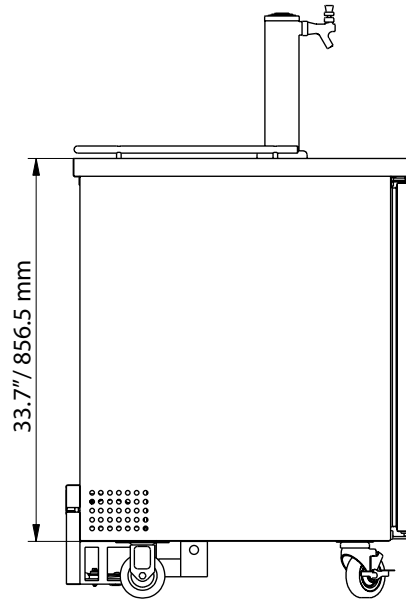

BOTTLE KEG COOLER WITH BEER DISPENSER

TECHNICAL DRAWING WITH DIMENSIONS & KEG CONFIGURATIONS

24-inch Beer Bottle Dispenser

Item 50066 | Model BD-CN-0007-HC | 6.5 cu. ft. capacity |

Technical Drawing With Dimensions

Suggested Keg Configuration

Keg Types:

5 Gallons : 5 Gallons
40 Pints

1/4 Slim : 7.5 Gallons
62 Pints

Half Barrel : 15.5 Gallons
124 Pints