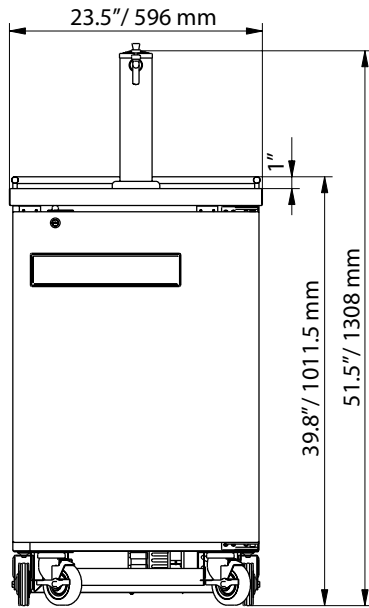

BOTTLE KEG COOLER WITH BEER DISPENSER

TECHNICAL DRAWING WITH DIMENSIONS & KEG CONFIGURATIONS

24-inch Beer Bottle Dispenser

Item 50066 | Model BD-CN-0007-HC | 6.5 cu. ft. capacity |

Technical Drawing With Dimensions

Suggested Keg Configuration

Keg Types:

5 Gallons : 5 Gallons
40 Pints

1/4 Slim : 7.5 Gallons
62 Pints

Half Barrel : 15.5 Gallons
124 Pints