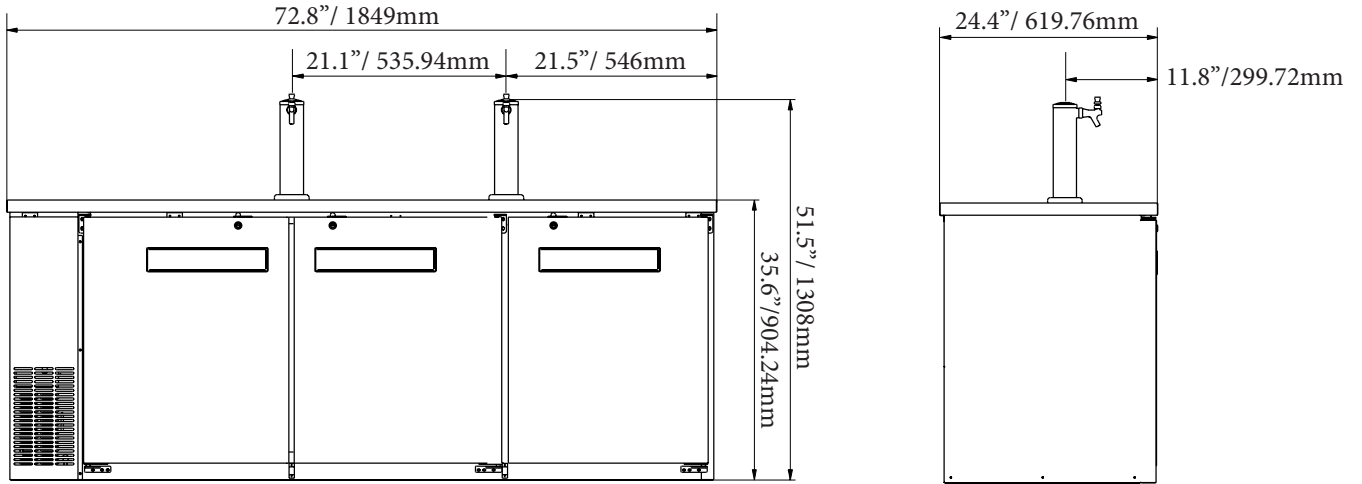

BOTTLE KEG COOLER WITH BEER DISPENSER

TECHNICAL DRAWING WITH DIMENSIONS & KEG CONFIGURATIONS

73-inch Beer Bottle Dispenser

Item 50065 | Model BB-CN-0020-DH | 19.6 cu. ft. capacity |

Technical Drawing With Dimensions

Suggested Keg Configuration

Keg Types:

5 Gallons : 5 Gallons / 40 Pints

1/4 Slim : 7.5 Gallons / 62 Pints

Half Barrel : 15.5 Gallons / 124 Pints