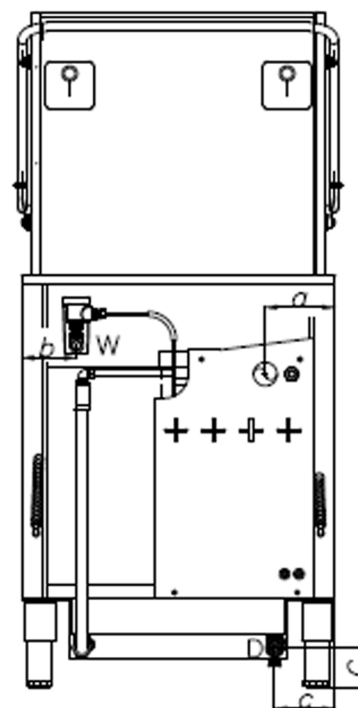

Item 46487

Legend

Height	Door open	71.1" (1,805mm)
	Door close	55.5" (1,410mm)
Electric	A	23.7" (603mm)
	a	8.2" (209mm)
Water	B	26.9" (682mm)
	b	6.6" (169mm)
Drain	C	4.0" (101mm)
	c	4.7" (120mm)

Front Elevation

Side Elevation

Rear View

E - Electrical supply connection
 SR-04 (208-230 VOLT / 220V/1Ph/23.8 amp)
 (Comes with 6ft(1.8m) cord for direct connection)

W - Hot water connection
 (10psi~40psi(0.7kg/cm²~2.8kg/cm²)
 (Optimum water pressure/ 15psi(1.0kg/cm²)
 (Spray water hardness 5 Grains)
 (Connect to 3/4" male screw)

D - Drain hose connection
 (MAX HEIGHT 18" (457mm))

26.1" (664mm)