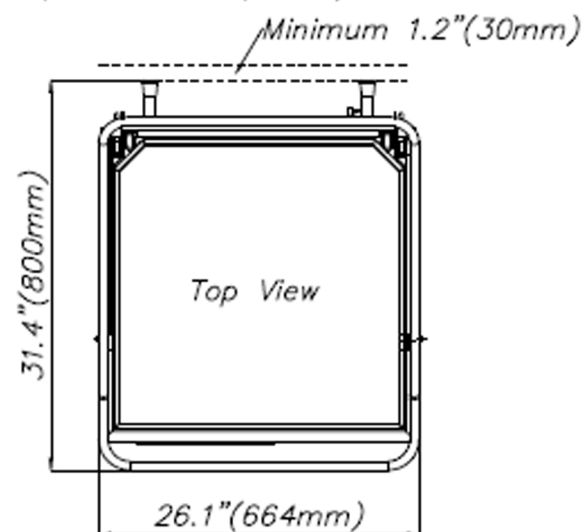

Item 46487

Legend

Height	Door open	71.1" (1,805mm)
	Door close	55.5" (1,410mm)
Electric	A	23.7" (603mm)
	a	8.2" (209mm)
Water	B	26.9" (682mm)
	b	6.6" (169mm)
Drain	C	4.0" (101mm)
	c	4.7" (120mm)

Front Elevation

Side Elevation

Rear View

E - Electrical supply connection
 SR-04 (208-230 VOLT / 220V/1Ph/23.8 amp)
 (Comes with 6ft(1.8m) cord for direct connection)

W - Hot water connection
 (10psi~40psi(0.7kg/cm²~2.8kg/cm²)
 (Optimum water pressure/ 15psi(1.0kg/cm²)
 (Spray water hardness 5 Grains)
 (Connect to 3/4" male screw)

D - Drain hose connection
 (MAX HEIGHT 18" (457mm))

26.1" (664mm)