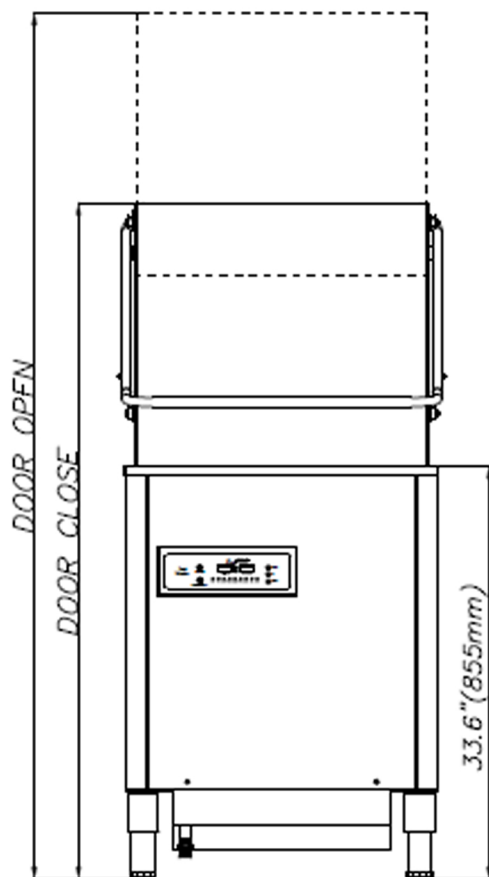

Item 46487

Legend

Height	Door open	71.1" (1,805mm)
	Door close	55.5" (1,410mm)
Electric	A	23.7" (603mm)
	a	8.2" (209mm)
Water	B	26.9" (682mm)
	b	6.6" (169mm)
Drain	C	4.0" (101mm)
	c	4.7" (120mm)

Front Elevation

Side Elevation

Rear View

E - Electrical supply connection
 SR-04 (208-230 VOLT / 220V/1Ph/23.8 amp)
 (Comes with 6ft(1.8m) cord for direct connection)

W - Hot water connection
 (10psi~40psi(0.7kg/cm²~2.8kg/cm²)
 (Optimum water pressure/ 15psi(1.0kg/cm²)
 (Spray water hardness 5 Grains)
 (Connect to 3/4" male screw)

D - Drain hose connection
 (MAX HEIGHT 18" (457mm))

26.1" (664mm)