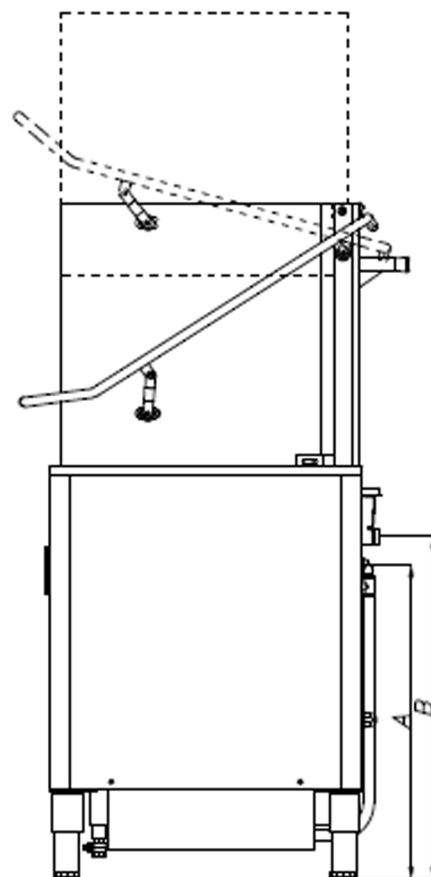

Item 46487

Legend

Height	Door open	71.1" (1,805mm)
	Door close	55.5" (1,410mm)
Electric	A	23.7" (603mm)
	a	8.2" (209mm)
Water	B	26.9" (682mm)
	b	6.6" (169mm)
Drain	C	4.0" (101mm)
	c	4.7" (120mm)

Front Elevation

Side Elevation

Rear View

E - Electrical supply connection
 SR-04 (208-230 VOLT / 220V/1Ph/23.8 amp)
 (Comes with 6ft(1.8m) cord for direct connection)

W - Hot water connection
 (10psi~40psi(0.7kg/cm²~2.8kg/cm²)
 (Optimum water pressure/ 15psi(1.0kg/cm²)
 (Spray water hardness 5 Grains)
 (Connect to 3/4" male screw)

D - Drain hose connection
 (MAX HEIGHT 18" (457mm))

26.1" (664mm)