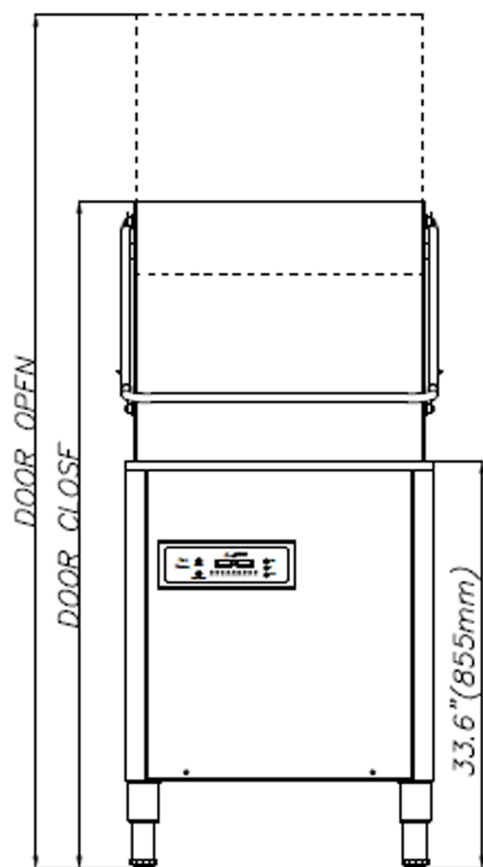

Item 46486

Legend

Height	Door open	71.1"(1,805mm)
	Door close	55.5"(1,410mm)
Electric	A	23.7"(603mm)
	a	8.2"(209mm)
Water	B	26.9"(682mm)
	b	6.6"(169mm)
Drain	C	25.2"(640mm)
	c	4.7"(120mm)

Front Elevation

Side Elevation

Rear View

⊕—Electrical supply connection
 SR-03 (208-230 VOLT / 220V/3Ph/17.7 amp)
 (Comes with 6ft(1.8m) cord for direct connection)

W—Hot water connection
 (10psi~40psi(0.7kg/cm²~2.8kg/cm²)
 (Optimum water pressure/ 15psi(1.0kg/cm²)
 (Spray water hardness 5 Grains)
 (Connect to 3/4" male screw)

D—Drain hose connection
 (MAX HEIGHT 18"(457mm))