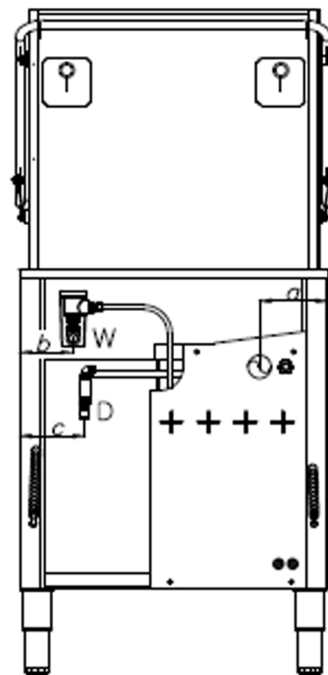

Item 46486

Legend

Height	Door open	71.1"(1,805mm)
	Door close	55.5"(1,410mm)
Electric	A	23.7"(603mm)
	a	8.2"(209mm)
Water	B	26.9"(682mm)
	b	6.6"(169mm)
Drain	C	25.2"(640mm)
	c	4.7"(120mm)

Front Elevation

Side Elevation

Rear View

⊕—Electrical supply connection
 SR-03 (208-230 VOLT / 220V/3Ph/17.7 amp)
 (Comes with 6ft(1.8m) cord for direct connection)

W—Hot water connection
 (10psi~40psi(0.7kg/cm²~2.8kg/cm²)
 (Optimum water pressure/ 15psi(1.0kg/cm²)
 (Spray water hardness 5 Grains)
 (Connect to 3/4" male screw)

D—Drain hose connection
 (MAX HEIGHT 18"(457mm))