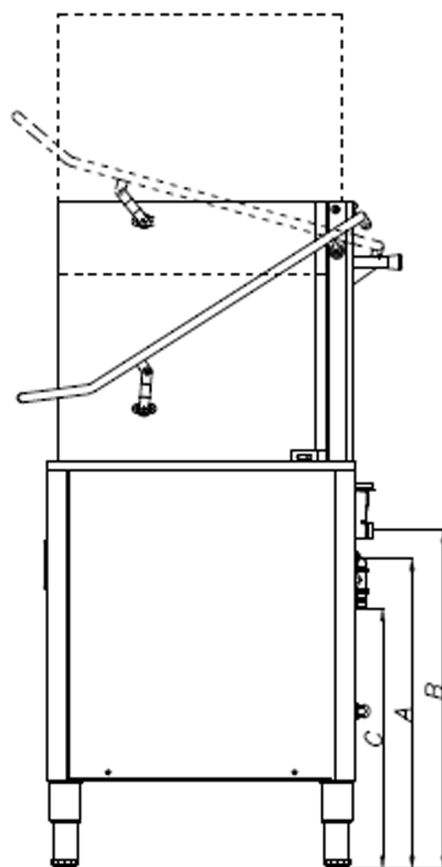

Item 46486

Legend

Height	Door open	71.1"(1,805mm)
	Door close	55.5"(1,410mm)
Electric	A	23.7"(603mm)
	a	8.2"(209mm)
Water	B	26.9"(682mm)
	b	6.6"(169mm)
Drain	C	25.2"(640mm)
	c	4.7"(120mm)

Front Elevation

Side Elevation

Rear View

⊕—Electrical supply connection
 SR-03 (208-230 VOLT / 220V/3Ph/17.7 amp)
 (Comes with 6ft(1.8m) cord for direct connection)

W—Hot water connection
 (10psi~40psi(0.7kg/cm²~2.8kg/cm²)
 (Optimum water pressure/ 15psi(1.0kg/cm²)
 (Spray water hardness 5 Grains)
 (Connect to 3/4" male screw)

D—Drain hose connection
 (MAX HEIGHT 18"(457mm))