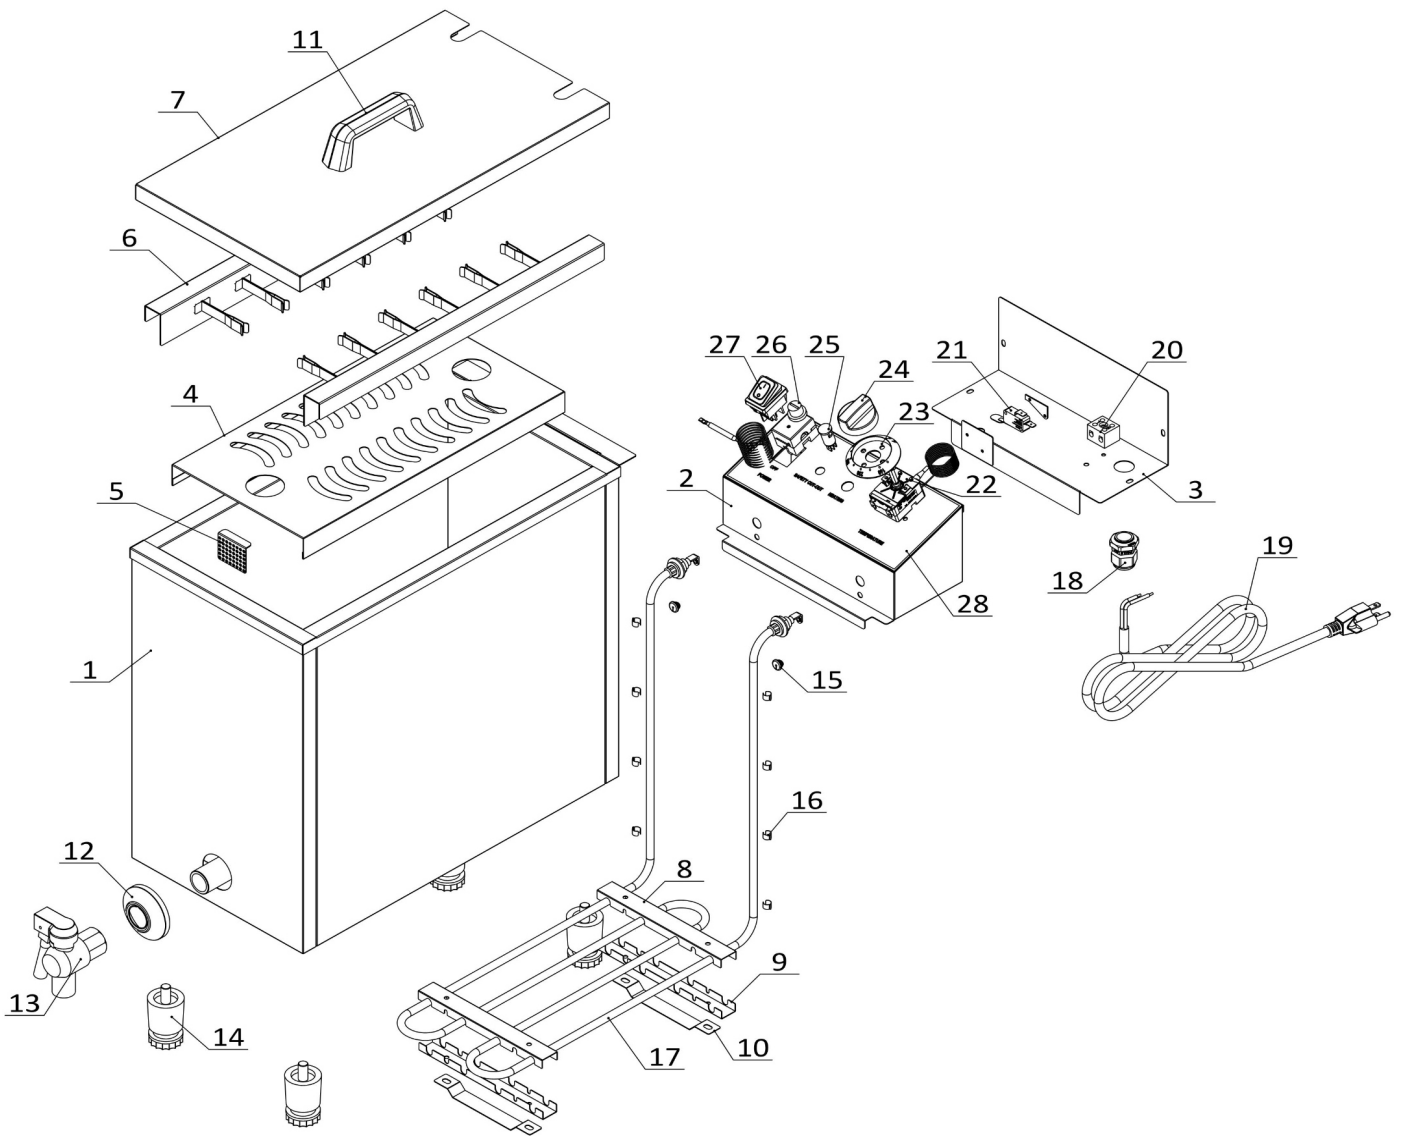

Parts Breakdown

Model CE-CN-0016L-120 48557

Parts Breakdown

Model CE-CN-0016L-120 48557

Item No.	Description	Position	Item No.	Description	Position	Item No.	Description	Position
AV443	Body for 48557	1	AV453	Lid Cover Handle for 48557	11	AV456	Micro-Switch Assy for 48557	21
AV444	Electric Box Front Panel for 48557	2	AE194	Decoration Ring for Drainage Valve for 48557	12	AE163	Ego Thermostat 200C for 48557	22
AV445	Electric Box Rear Panel for 48557	3	AE193	Drainage Valve for 48557	13	AE161	Bezel for Thermostat Knob for 48557	23
AV446	Metal Net for 48557	4	AV454	Adjustable Foot for 48557	14	AV457	Temperature Knob for 48557	24
AV447	Filter Screen for 48557	5	AQ402	Sensor Sheath for 48557	15	AQ405	Heating Indicator (Yellow) 110V for 48557	25
AV448	Clip Assembly for 48557	6	AQ401	Sensor Clamp for 48557	16	AV458	Temperature Limiter for 48557	26
AV449	Lid Cover for 48557	7	AV455	Heating Element 1.75kW/120V for 48557	17	AQ403	Power Switch SR-13 250V/20A for 48557	27
AV450	Heater Top Pressing Board for 48557	8	AO154	Power Cord Grip for 48557	18	AV459	Fascial Panel for 48557	28
AV451	Heater Bottom Pressing Board for 48557	9	AU476	5-15P Plug with Power Cord for 48557	19			
AV452	Heater Support for 48557	10	AJ589	Terminal Block for 48557	20			